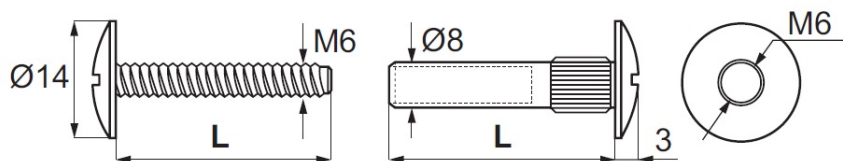

PRODUCT SHEET

Description:

Connecting Screw, 31-39mm, Bore 8mm, M6, Steel, Brass Plated

Item number:

11.06.913-1

| Units | Box | Carton | HS Code | Barcode |
|-------|-----|--------|------------|---|
| Set | | 1000 | 7318155898 |  5704866015431 |

| Panel thickness | Screw "L" | Tube "L" | NPL | BPL | BRZ | BLK |
|-----------------|------------|------------|-------------|-------------|-------------|------------------------|
| 25 - 33 mm | M6 x 14 mm | M6 x 25 mm | # 11.06.902 | # 11.06.901 | # 11.06.900 | |
| 31 - 39 mm | M6 x 14 mm | M6 x 30 mm | # 11.06.912 | # 11.06.913 | # 11.06.910 | |
| 31 - 45 mm | M6 x 20 mm | M6 x 30 mm | # 11.06.904 | | | available upon request |
| 38 - 46 mm | M6 x 20 mm | M6 x 38 mm | # 11.06.920 | # 11.06.922 | | |